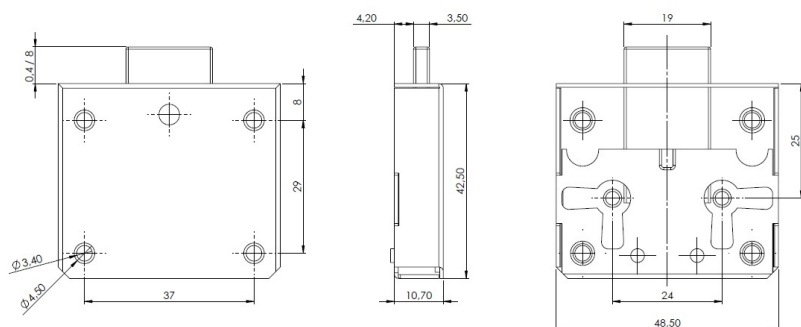

PRODUCT SHEET

Description:

Box Lock 2110 Nickel Pl, 25mm Backset, Without Key

Item number:

14.06.235-1

| Units | Box | Carton | HS Code | Barcode |
|-------|-----|--------|------------|--|
| Pcs. | 1 | 400 | 8301300000 |  |
| | | | | 5704866044431 |