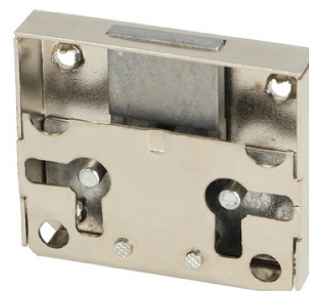

PRODUCT SHEET

Description:

Box Lock 2110 Nickel Pl, 25mm Backset, Without Key

Item number:

14.06.235-1

| Units | Box | Carton | HS Code | Barcode |
|-------|-----|--------|------------|--|
| Pcs. | 1 | 400 | 8301300000 |  |
| | | | | 5704866044431 |